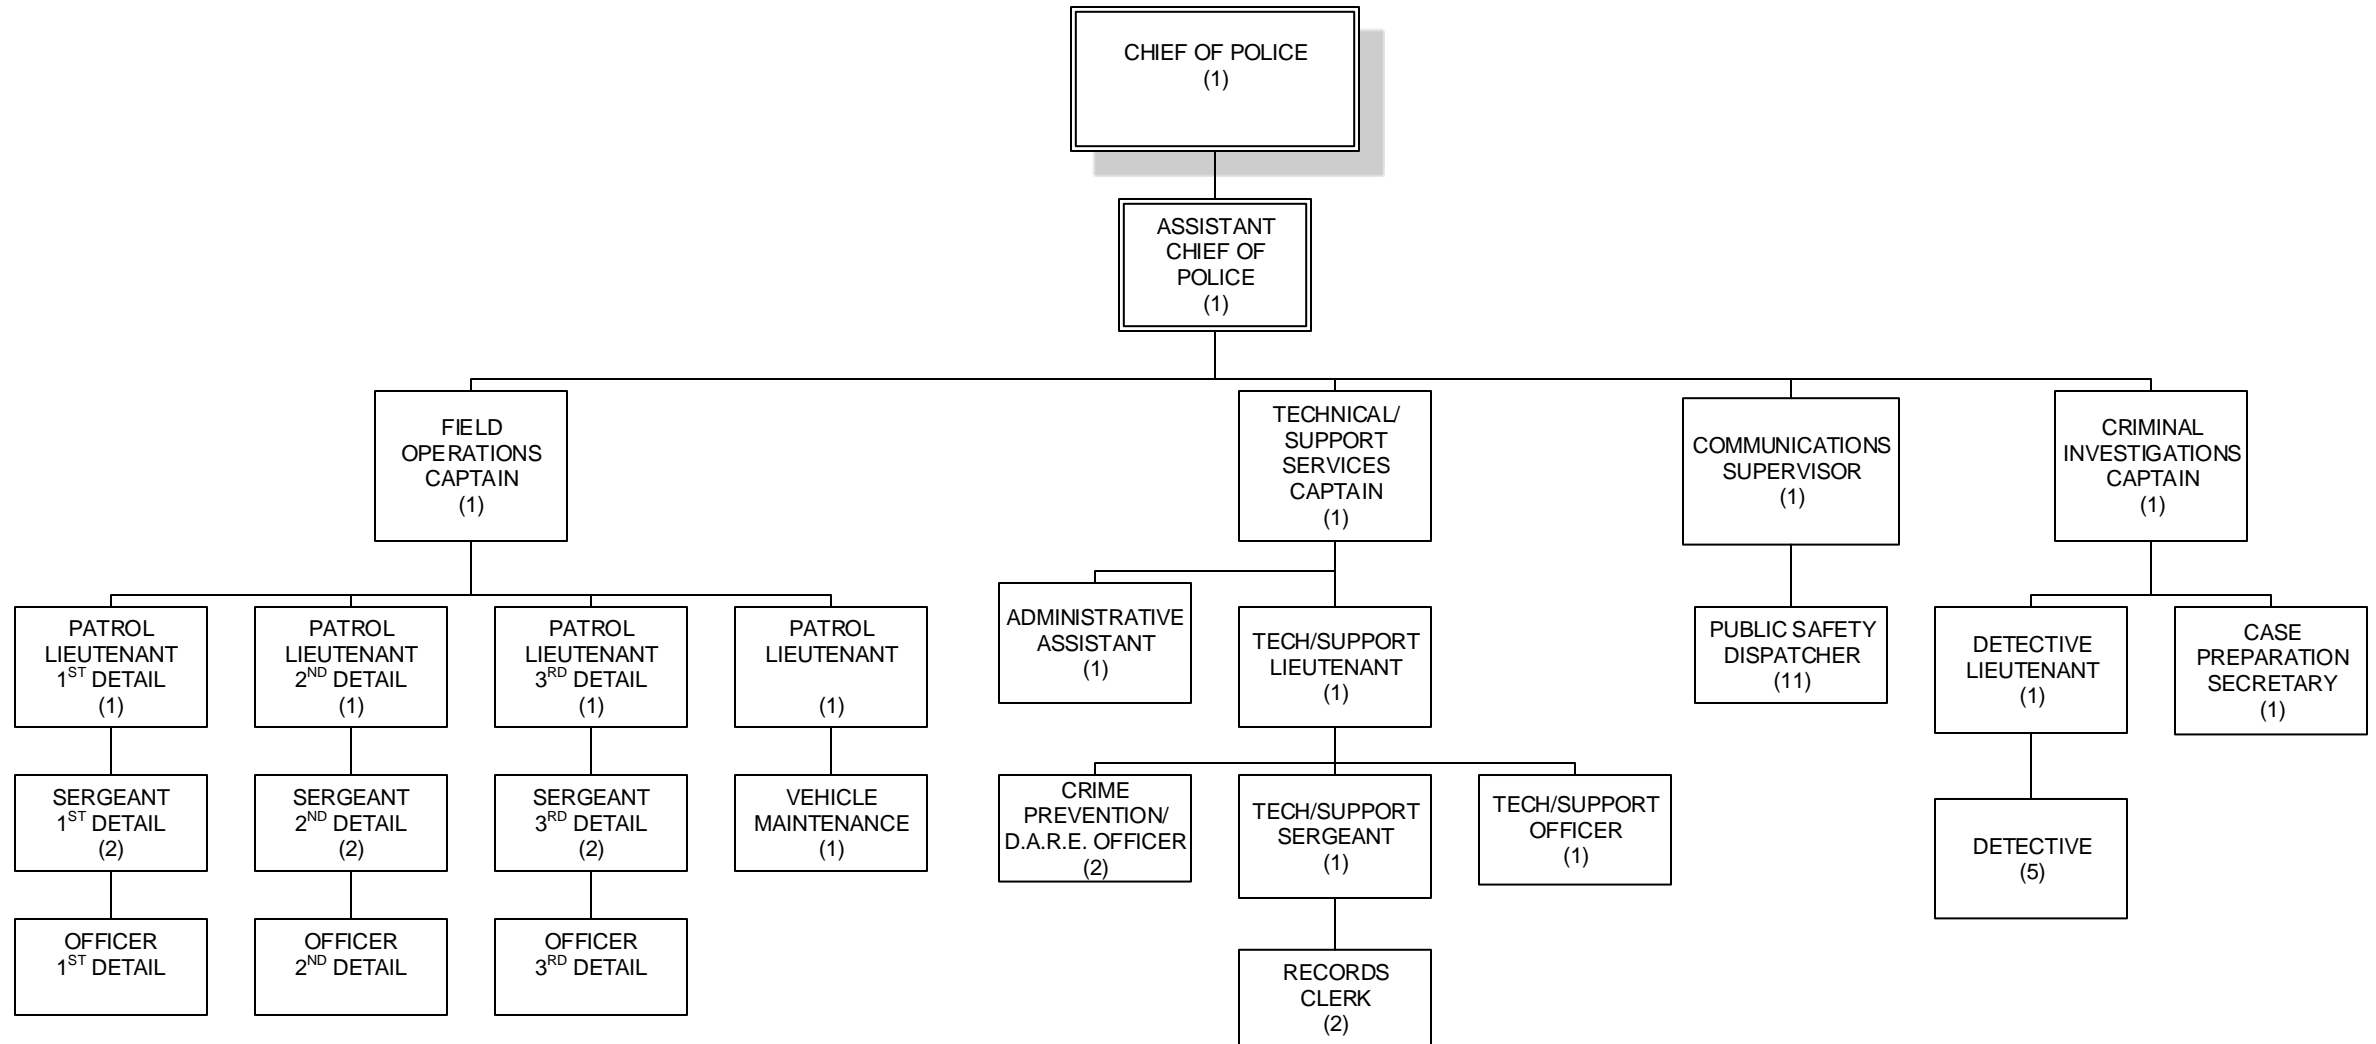

BRENTWOOD POLICE DEPARTMENT ORGANIZATIONAL CHART

(TOTAL AUTHORIZED PATROL OFFICERS = 37)